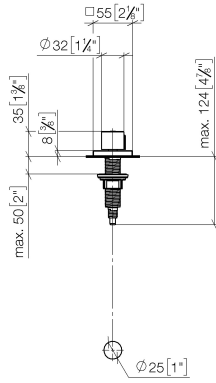

Strainer waste with control handle - Brushed Chrome

LOT

10 711 970

- control for single basin
- including adapter for Bowden cable

Fits LOT

	Brushed Chrome	10 711 970-93
	Chrome	10 711 970-00
	Brushed Platinum	10 711 970-06
	Platinum	10 711 970-08
	Durabrand (23kt Gold)	10 711 970-09
	Dark Chrome	10 711 970-19
	Brushed Durabrand (23kt Gold)	10 711 970-28
	Matte Black	10 711 970-33
	Brushed Champagne (22kt Gold)	10 711 970-46
	Champagne (22kt Gold)	10 711 970-47
	Brushed Dark Platinum	10 711 970-99

10 711 970

mm [inches]

Strainer waste with control handle - Brushed Chrome

LOT

10 711 970

Parts for other finishes can be found here: [Chrome](#)

Spare parts list

No.	Item Number	Name	Quantity used	Delivery time
1	09 20 97 030-93	handle	1	60
2	90 12 12 002 00 90	fixing cap	1	2
3	09 27 87 007-93	rosette	1	60
4	90 14 10 043 00 90	seal	1	2
5	09 14 10 042 90	seal	1	2
6	09 29 06 087-93	spindle	1	-
Spare part can no longer be ordered, please order the replacement item				
7	04 30 01 029 00 90	adaptor	1	2
8	09 24 03 175 90	adaptor	1	2
9	09 11 10 073-07	connection	1	30
10	09 11 10 074-07	connection	1	30
11	09 11 10 079-07	connection	1	30
12	09 30 11 087 90	disc	1	2
13	09 23 30 024-07	nut	1	30